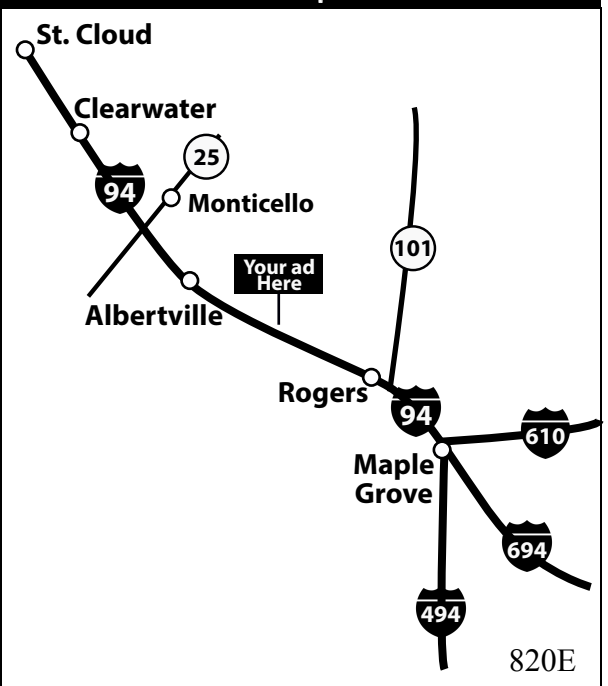

Map

Supreme Outdoor Advertising

Dave Helder

17595 Kenwood Trail, ste #150

LAKEVILLE, MN 55044

(507) 351-6789

DaveHelder@SupremeOutdoor.com